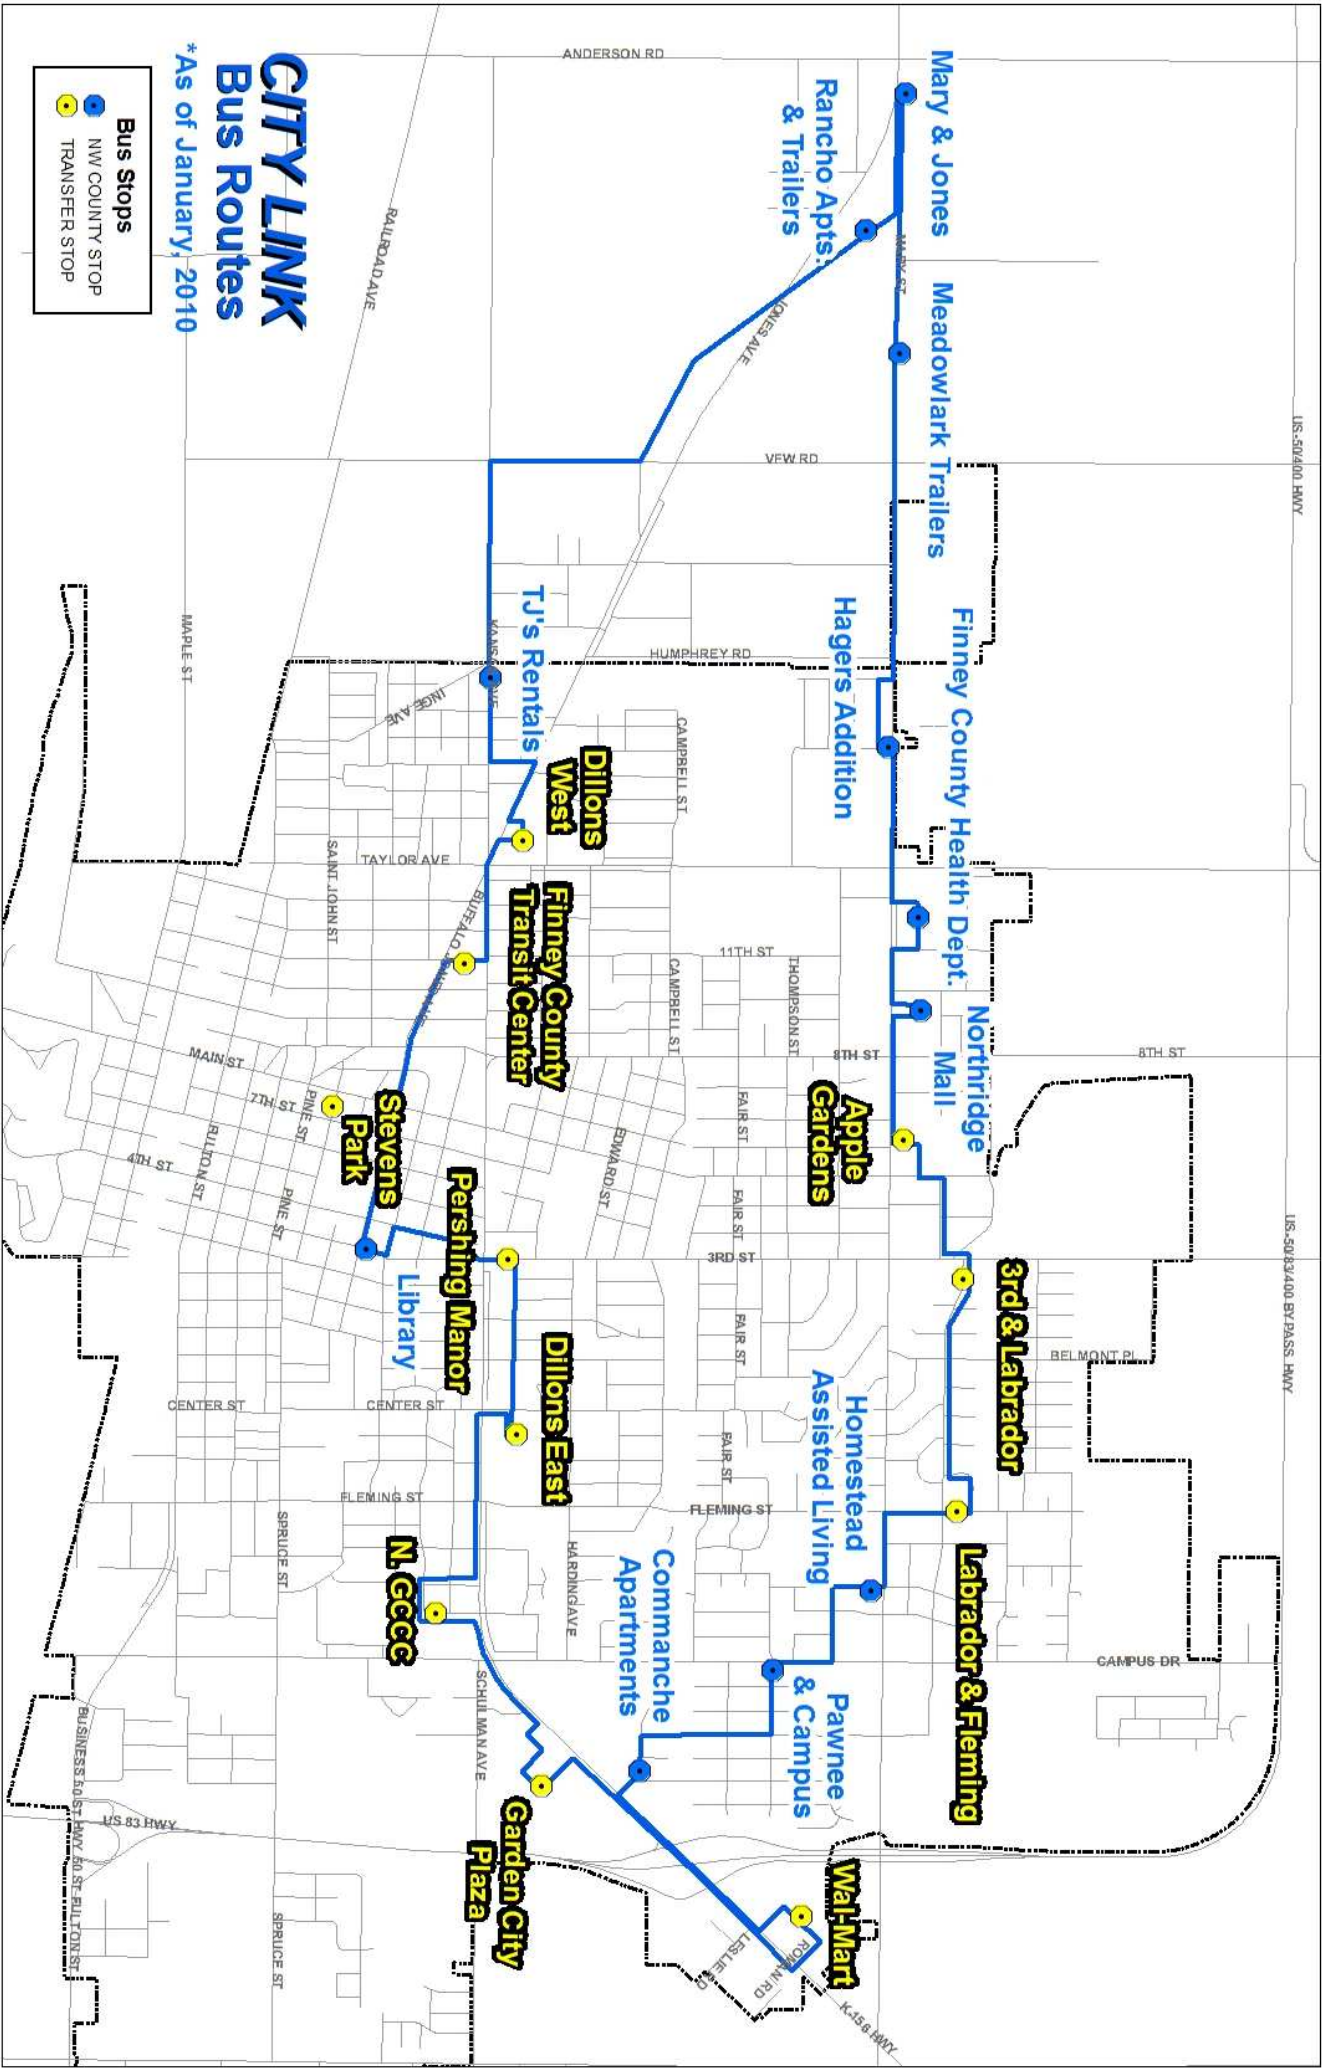

CITY LINK Bus Routes

* As of January, 2010

Bus Stops

- NW COUNTY STOP
- TRANSFER STOP

IR5-50/43400 HWY

IR5-50/43400 BYPASS HWY

K-154 HWY